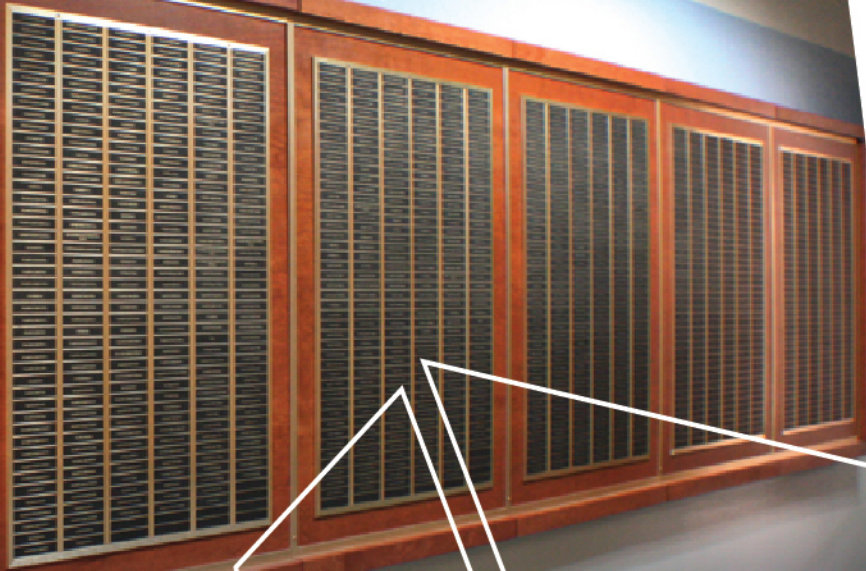

S
Y
S
T
E
M

CHANNEL

SAINT IGNATIUS SESQUICENTENNIAL CAMPAIGN

GENESIS CAMPAIGN DONORS
- 1989-2005 -
Ad Majorem Dei Gloriam

In the advent of the Sesquicentennial 150th Celebration, Saint Ignatius College Preparatory is grateful to recognize most generous donors who have contributed \$2500 or more to the capital improvement and endowment of SI. Their donations and sacrifice have ensured that SI will remain both excellent and affordable into the Third Millennium.
Dedicated this 1st day of December 2005